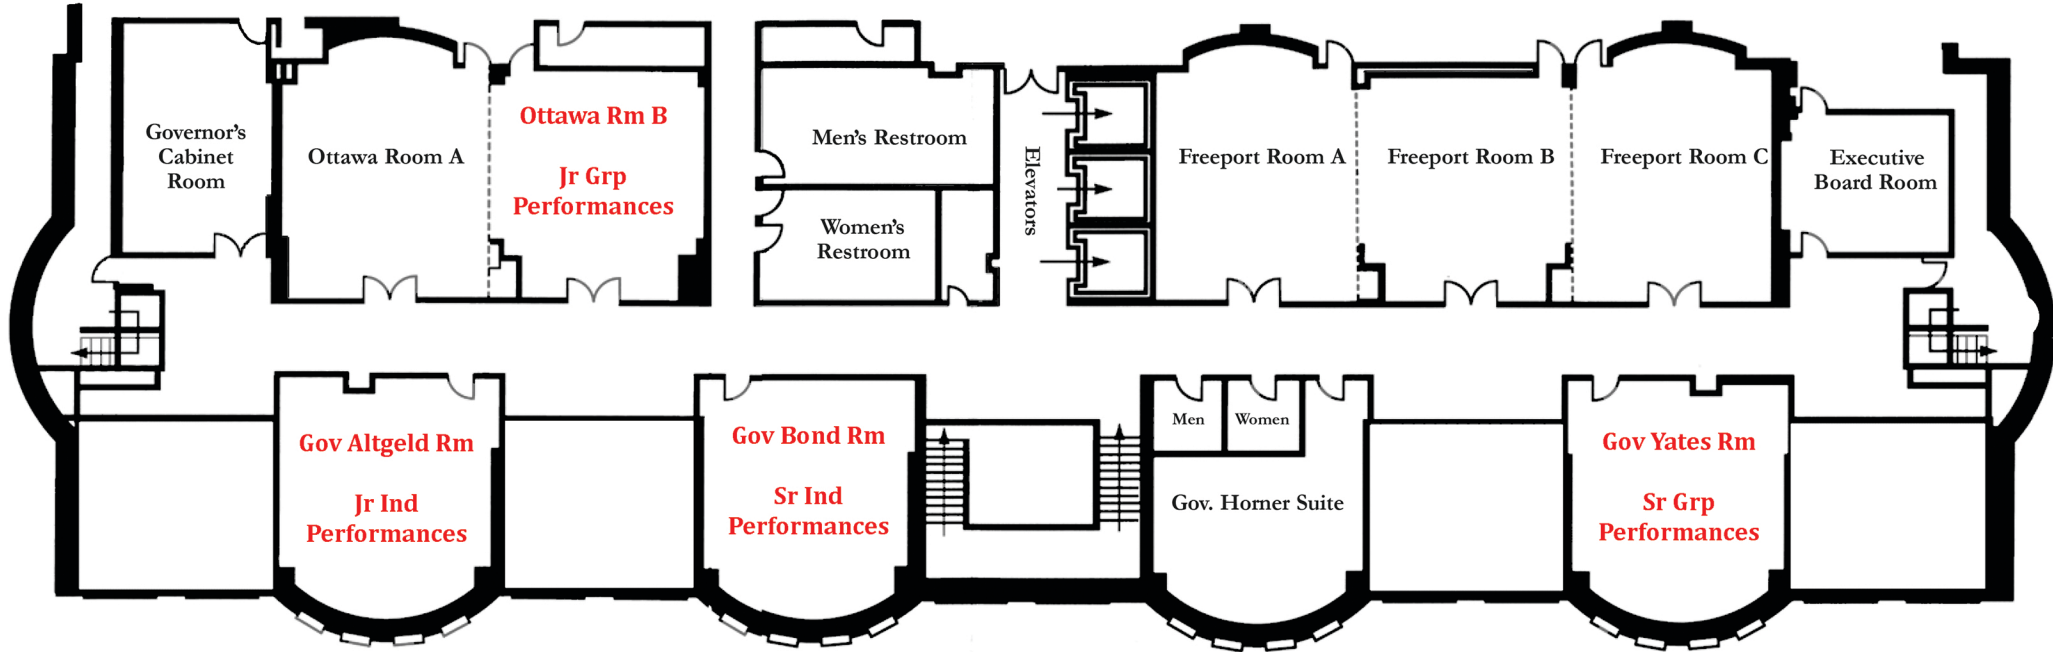

PERFORMANCES

President Abraham Lincoln Hotel

Mezzanine Level

The hotel is immediately west of the BOS Center